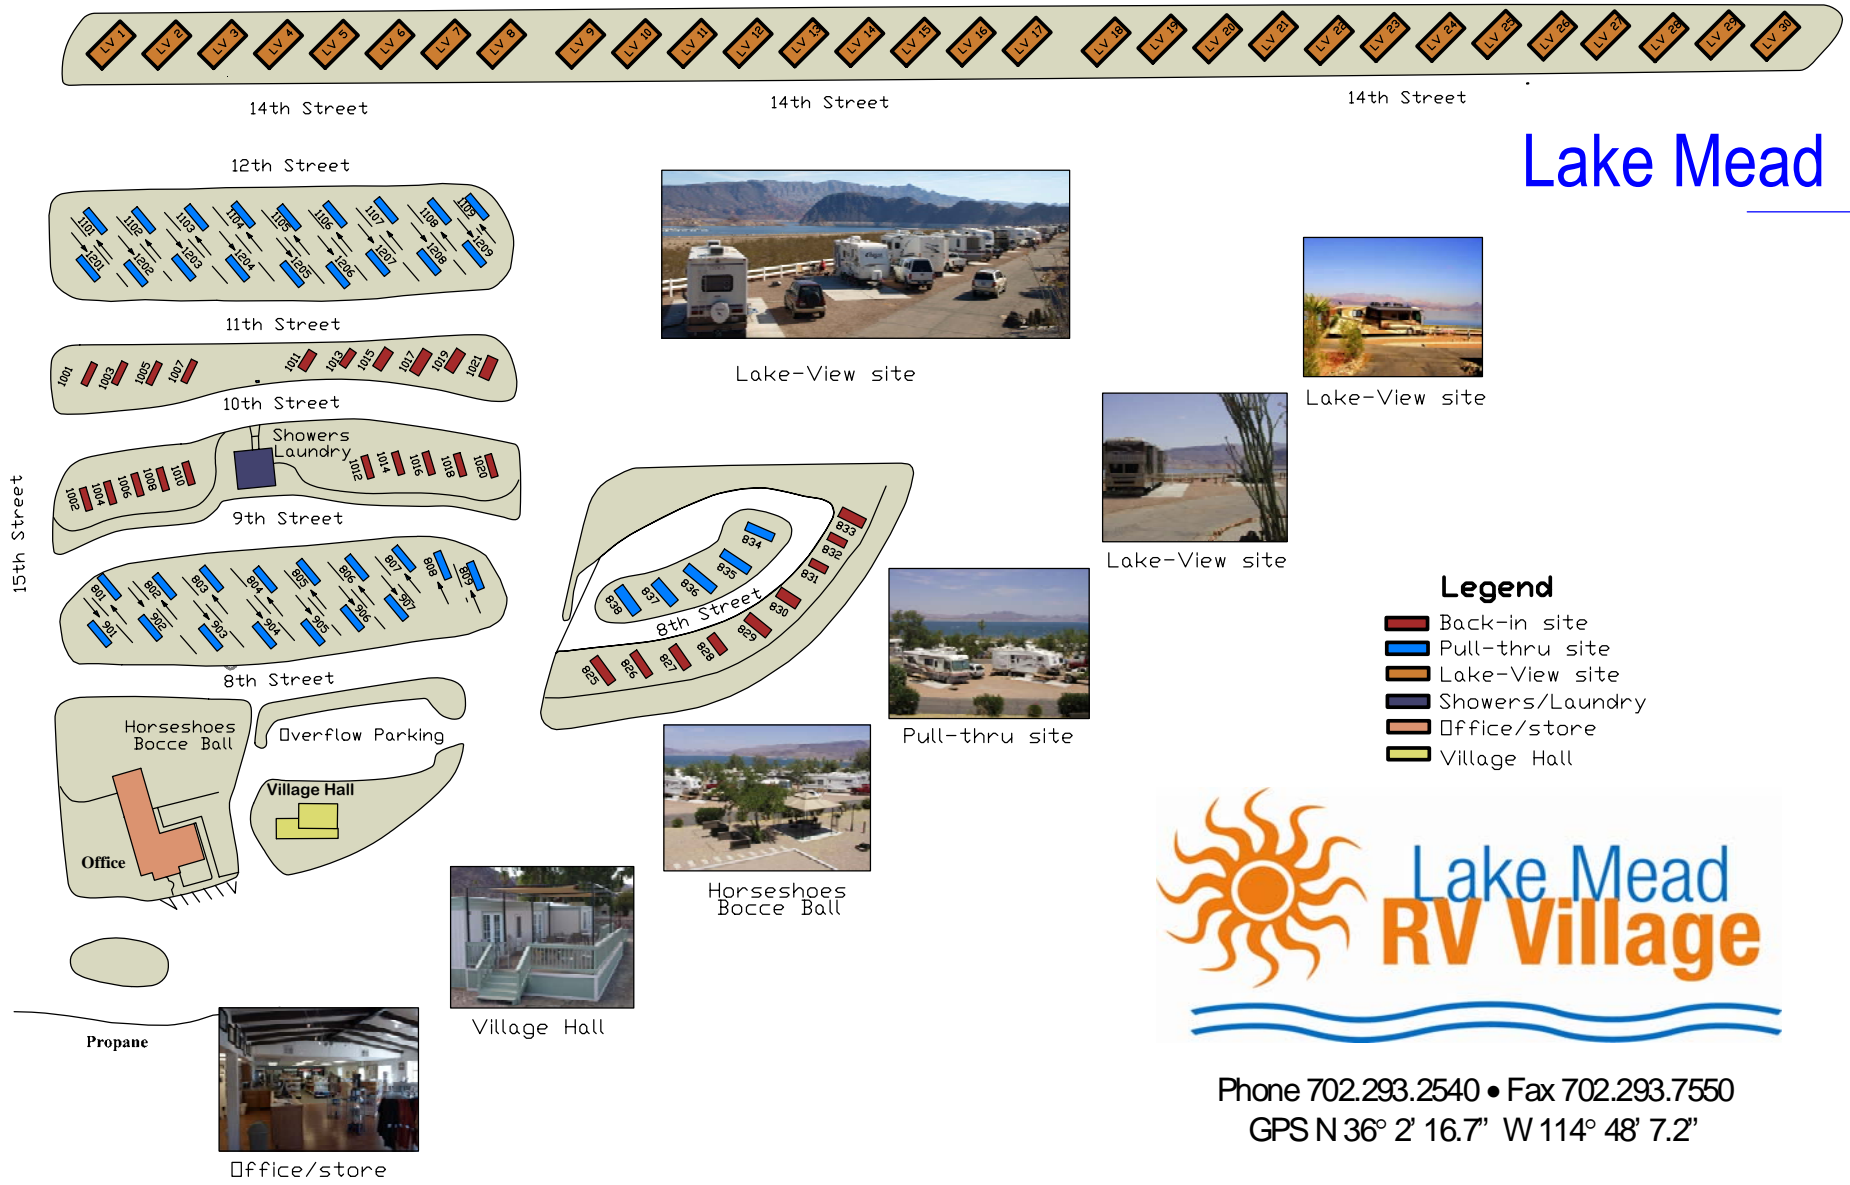

Map of RV Park

Lake Mead

Lake-View site

Lake-View site

Lake-View site

Pull-thru site

Horseshoes Bocce Ball

Village Hall